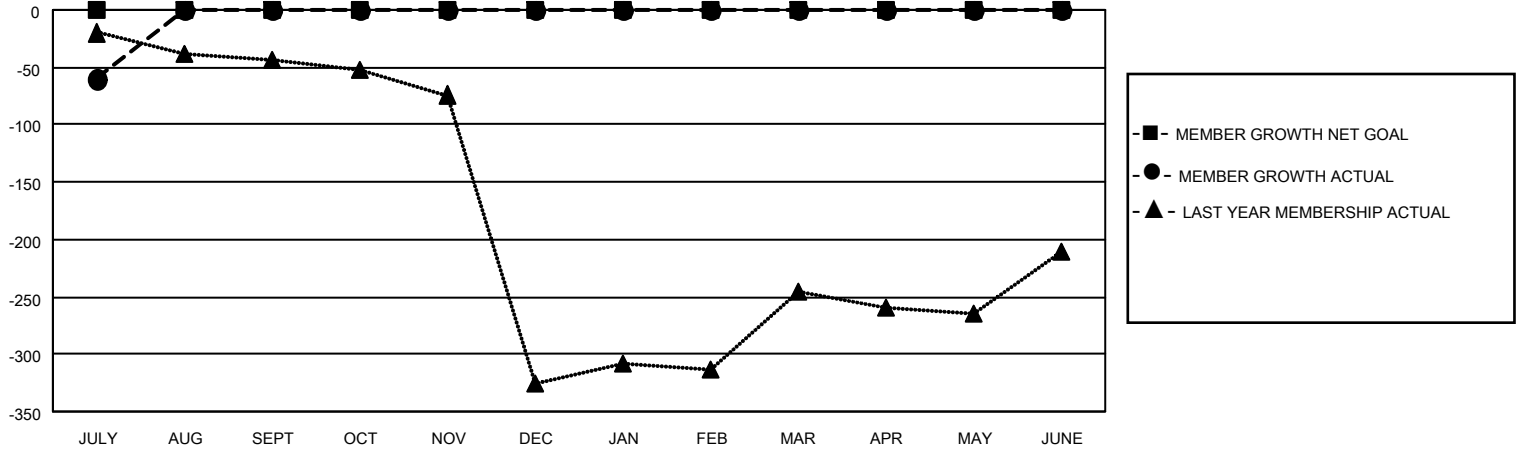

GOALS AND ACTUAL MEMBERS CUMULATIVE

DROPPED CLUBS: 2	3 CLUBS OF 45 ADDED 1 OR MORE NEW MEMBERS	<u>GENDER DISTRIBUTION</u> <table style="width: 100%; border: none;"> <tr> <td style="padding: 2px;">MALE</td> <td style="text-align: right; padding: 2px;">1,159 (79.44%)</td> </tr> <tr> <td style="padding: 2px;">FEMALE</td> <td style="text-align: right; padding: 2px;">300 (20.56%)</td> </tr> <tr> <td style="padding: 2px;">NON BINARY</td> <td style="text-align: right; padding: 2px;">0 (0.00%)</td> </tr> <tr> <td style="padding: 2px;">PREFER NOT TO ANSWER</td> <td style="text-align: right; padding: 2px;">0 (0.00%)</td> </tr> </table>
<u>DROPPED MEMBERS</u> <table style="width: 100%; border: none;"> <tr> <td style="padding: 2px;">DECEASED</td> <td style="text-align: right; padding: 2px;">1</td> </tr> <tr> <td style="padding: 2px;">CLUB CANCELLED</td> <td style="text-align: right; padding: 2px;">45</td> </tr> <tr> <td style="padding: 2px;">OTHER</td> <td style="text-align: right; padding: 2px;">38</td> </tr> <tr> <td style="padding: 2px;">TOTAL</td> <td style="text-align: right; padding: 2px;">84</td> </tr> </table>	CLICK HERE FOR CUMULATIVE MEMBERSHIP DATA	<table style="width: 100%; border: none;"> <tr> <td style="padding: 2px;">TOTAL FAMILY UNIT MEMBERS</td> <td style="text-align: right; padding: 2px;">170</td> </tr> <tr> <td style="padding: 2px;">FAMILY MEMBERS PAYING HALF DUES</td> <td style="text-align: right; padding: 2px;">95</td> </tr> </table>